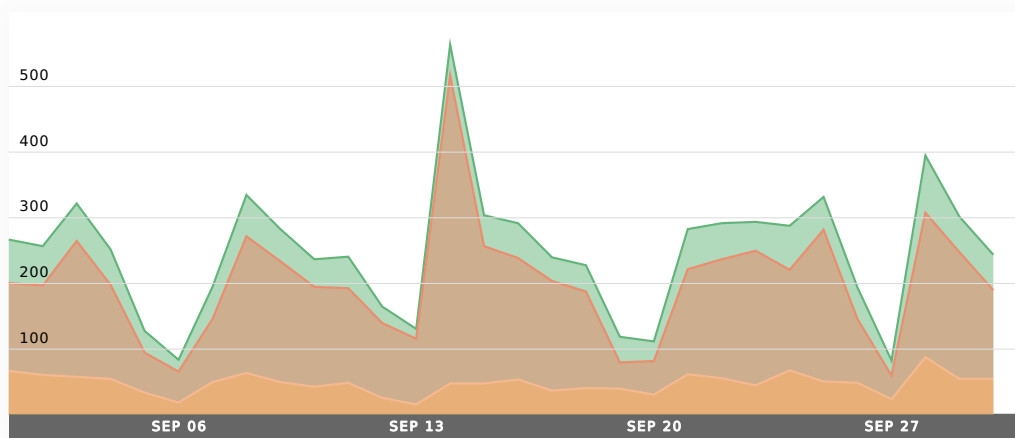

GMB Insights Report

2020-09-01 – 2020-09-30

Views on Google Search and Maps

TOTAL VIEWS

7433 ▲9 %

VIEWS FROM SEARCH

1414 ▲3 %

VIEWS FROM MAPS

6019 ▲10 %

Customer actions on your listing

VISIT WEBSITE

64 ▲31 %

REQUEST DIRECTIONS

97 ▲26 %

CALL YOU

51 ▼15 %